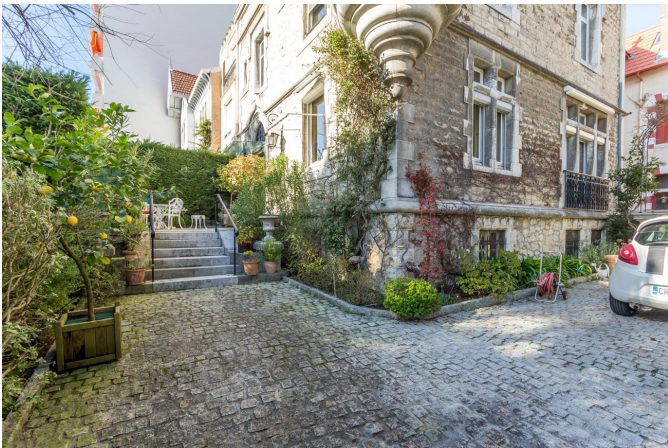

BARNES

INTERNATIONAL REALTY | CÔTE BASQUE

2, place Bellevue
64200 Biarritz

PHONE : 05 59 51 00 00
biarritz@barnes-international.com

23, Boulevard Victor Hugo
64500 Saint-Jean-de-Luz

278, Avenue du Touring Club
40150 Hossegor

Camino Kalea, 1
20004 San Sebastián